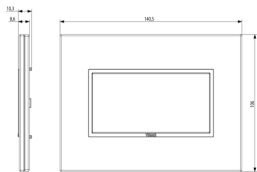

### Plate 4M crystal white diamond

4-module cover plate, bevelled crystal, diamant white

3 - Active

1 NR

21614 - Frame 4M +screws

3D

- **Class group:** Domestic switching devices
- **Class:** Cover frame for domestic switching devices
- **Number of units:** 4
- **Mounting direction:** Horizontal and vertical
- **Number of units horizontal:** 4
- **Number of units vertical:** 1
- **Number of modules horizontal (module system):** 4
- **Number of modules vertical (module system):** 1
- **With mounting grid:** Yes
- **Suitable for subfloor installation duct box:** Yes
- **Suitable for wall duct:** Yes
- **Suitable for built-in installation:** Yes
- **Label space/information surface:** Yes
- **Material:** Glass
- **Material quality:** Glass
- **Halogen free:** Yes
- **Surface protection:** Untreated
- **Surface finishing:** Glossy
- **Colour:** White
- **RAL-number (similar):** 9016
- **Transparent:** No
- **With hinged lid:** No
- **Degree of protection (IP):** IP00
- **Type of fastening:** Clamp mounting
- **Width:** 140,50 mm
- **Height:** 106,00 mm
- **Depth:** 10,30 mm
- **Built-in width:** 140,50 mm
- **Built-in height:** 106,00 mm
- **Diameter bore hole (opening):** 0 mm