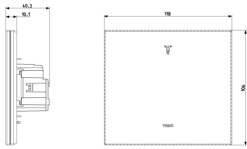

3D

- **Class group:** Installation bus systems
- **Class:** Room temperature controller for bus system
- **Bus system KNX:** Yes
- **Bus system KNX-RF (Radio Frequent):** No
- **Bus system radio frequent:** No
- **Bus system LON:** No
- **Bus system Powernet:** No
- **Other bus systems:** Other
- **Radio frequent bidirectional:** No
- **Assembly arrangement:** Control element
- **Mounting method:** Flush-mounted
- **With local operation:** Yes
- **With anti-theft/dismantling protection:** No
- **With LED indication:** Yes

- **With display:** Yes
- **Material:** Glass
- **Material quality:** Thermoplastic
- **Surface protection:** Untreated
- **Surface finishing:** Glossy
- **Colour:** Black
- **RAL-number (similar):** 9005
- **Transparent:** No
- **Manual set point setting:** Yes
- **Presence button:** No
- **Parallel-service possible:** No
- **Degree of protection (IP):** IP40
- **With bus connection:** Yes
- **Class of the temperature control:** V

• 37. Marking - Morocco

• 99. WEEE Directive ([download](#))