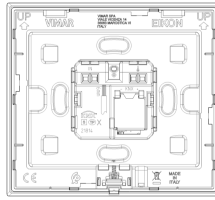

3D

- **Class group:** Installation bus systems
- **Class:** Room temperature controller for bus system
- **Bus system KNX:** Yes
- **Bus system KNX-RF (Radio Frequent):** No
- **Bus system radio frequent:** No
- **Bus system LON:** No
- **Bus system Powernet:** No
- **Other bus systems:** Other
- **Radio frequent bidirectional:** No
- **Assembly arrangement:** Control element
- **Mounting method:** Flush-mounted
- **With local operation:** Yes
- **With anti-theft/dismantling protection:** No
- **With LED indication:** Yes

- **With display:** Yes
- **Material:** Glass
- **Material quality:** Thermoplastic
- **Surface protection:** Untreated
- **Surface finishing:** Glossy
- **Colour:** Black
- **RAL-number (similar):** 9005
- **Transparent:** No
- **Manual set point setting:** Yes
- **Presence button:** No
- **Parallel-service possible:** No
- **Degree of protection (IP):** IP40
- **With bus connection:** Yes
- **Class of the temperature control:** V

• 37. Marking - Morocco

• 99. WEEE Directive ([download](#))