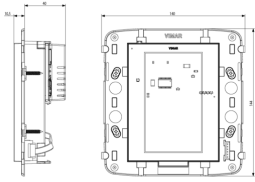

3D

- **Class group:** Installation bus systems
- **Class:** Signalling and operation panel for bus system
- **Bus system KNX:** Yes
- **Bus system KNX-RF (Radio Frequent):** No
- **Bus system radio frequent:** No
- **Bus system LON:** No
- **Bus system Powernet:** No
- **Other bus systems:** None
- **Radio frequent bidirectional:** No
- **Assembly arrangement:** Other
- **Model:** Signalling and operating panel

- **Mounting method:** Flush-mounted
- **Text field:** Yes
- **Display:** Colour
- **Touch function:** Yes
- **Additional interfaces:** Other
- **With bus connection:** Yes
- **Material:** Plastic
- **Material quality:** Other
- **Colour:** White
- **RAL-number (similar):** 9016
- **Degree of protection (IP):** IP40

37. Marking - Morocco
96. Electrotechnical expert ([download](#))

99. WEEE Directive ([download](#))