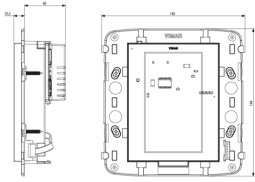

3D

- **Class group:** Installation bus systems
- **Class:** Signalling and operation panel for bus system
- **Bus system KNX:** Yes
- **Bus system KNX-RF (Radio Frequent):** No
- **Bus system radio frequent:** No
- **Bus system LON:** No
- **Bus system Powernet:** No
- **Other bus systems:** None
- **Radio frequent bidirectional:** No
- **Assembly arrangement:** Other
- **Model:** Signalling and operating panel

- **Mounting method:** Flush-mounted
- **Text field:** Yes
- **Display:** Colour
- **Touch function:** Yes
- **Additional interfaces:** Other
- **With bus connection:** Yes
- **Material:** Plastic
- **Material quality:** Other
- **Colour:** Other
- **RAL-number (similar):** 9002
- **Degree of protection (IP):** IP40

37. Marking - Morocco
96. Electrotechnical expert ([download](#))

99. WEEE Directive ([download](#))