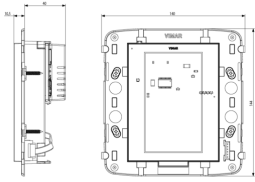

3D

- **Class group:** Installation bus systems
- **Class:** Signalling and operation panel for bus system
- **Bus system KNX:** Yes
- **Bus system KNX-RF (Radio Frequent):** No
- **Bus system radio frequent:** No
- **Bus system LON:** No
- **Bus system Powernet:** No
- **Other bus systems:** None
- **Radio frequent bidirectional:** No
- **Assembly arrangement:** Other
- **Model:** Signalling and operating panel

- **Mounting method:** Flush-mounted
- **Text field:** Yes
- **Display:** Colour
- **Touch function:** Yes
- **Additional interfaces:** Other
- **With bus connection:** Yes
- **Material:** Plastic
- **Material quality:** Other
- **Colour:** Grey
- **RAL-number (similar):** 9016
- **Degree of protection (IP):** IP40

37. Marking - Morocco
46. UK PSTI compliance ([download](#))

96. Electrotechnical expert ([download](#))
99. WEEE Directive ([download](#))