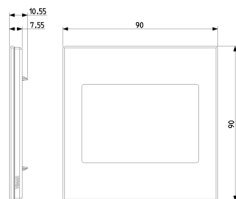

EIKON: Plate 3M BS glass Canvas white

22648.72

Wiring devices / Traditional wiring devices / EIKON / Cover plates

Plate 3M BS glass Canvas white

3-module cover plate for British standard, crystal, Canvas white

3 - Active

1 NR

20608 - Frame 3M BS

- **Class group:** Domestic switching devices
- **Class:** Cover frame for domestic switching devices
- **Number of units:** 3
- **Mounting direction:** Horizontal and vertical
- **Number of units horizontal:** 3
- **Number of units vertical:** 1
- **Number of modules horizontal (module system):** 3
- **Number of modules vertical (module system):** 1
- **With mounting grid:** Yes
- **Suitable for subfloor installation duct box:** Yes
- **Suitable for wall duct:** Yes
- **Suitable for built-in installation:** Yes
- **Label space/information surface:** Yes
- **Material:** Glass
- **Material quality:** Glass

- **Surface protection:** Other
- **Surface finishing:** Glossy
- **Colour:** Beige
- **RAL-number (similar):** 9002
- **Transparent:** No
- **With hinged lid:** No
- **Degree of protection (IP):** IP00
- **Type of fastening:** Clamp mounting
- **Width:** 122,00 mm
- **Height:** 90,00 mm
- **Depth:** 10,55 mm
- **Built-in width:** 122,00 mm
- **Built-in height:** 90,00 mm
- **Diameter bore hole (opening):** 0 mm