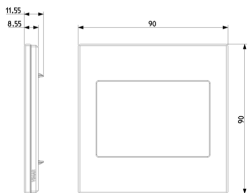

### Plate 3M BS mirror glass opal brown

3-module cover plate for British standard, crystal, opal brown

3 - Active

1 NR

20608 - Frame 3M BS

3D

- **Class group:** Domestic switching devices
- **Class:** Cover frame for domestic switching devices
- **Number of units:** 3
- **Mounting direction:** Horizontal and vertical
- **Number of units horizontal:** 3
- **Number of units vertical:** 1
- **Number of modules horizontal (module system):** 3
- **Number of modules vertical (module system):** 1
- **With mounting grid:** Yes
- **Suitable for subfloor installation duct box:** Yes
- **Suitable for wall duct:** Yes
- **Suitable for built-in installation:** Yes
- **Label space/information surface:** Yes
- **Material:** Other
- **Material quality:** Other

- **Surface protection:** Other
- **Surface finishing:** Matt
- **Colour:** Bronze
- **RAL-number (similar):** 1035
- **Transparent:** No
- **With hinged lid:** No
- **Degree of protection (IP):** IP00
- **Type of fastening:** Clamp mounting
- **Width:** 90,00 mm
- **Height:** 90,00 mm
- **Depth:** 11,55 mm
- **Built-in width:** 90,00 mm
- **Built-in height:** 90,00 mm
- **Diameter bore hole (opening):** 0 mm