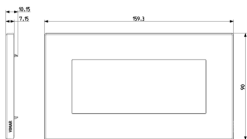

EIKON: Plate 5M BS metal brushed copper

22649.86

Wiring devices / Traditional wiring devices / EIKON / Cover plates

Plate 5M BS metal brushed copper

5-module cover plate for British standard, exclusive metal, brushed copper

3 - Active

1 NR

20609 - Frame 5M BS

3D

- **Class group:** Domestic switching devices
- **Class:** Cover frame for domestic switching devices
- **Number of units:** 5
- **Mounting direction:** Horizontal and vertical
- **Number of units horizontal:** 5
- **Number of units vertical:** 1
- **Number of modules horizontal (module system):** 5
- **Number of modules vertical (module system):** 1
- **With mounting grid:** Yes
- **Suitable for subfloor installation duct box:** Yes
- **Suitable for wall duct:** Yes
- **Suitable for built-in installation:** Yes
- **Label space/information surface:** Yes
- **Material:** Metal
- **Material quality:** Other

- **Surface protection:** Metallic
- **Surface finishing:** Matt
- **Colour:** Other
- **RAL-number (similar):** 3012
- **Transparent:** No
- **With hinged lid:** No
- **Degree of protection (IP):** IP00
- **Type of fastening:** Clamp mounting
- **Width:** 159,30 mm
- **Height:** 90,00 mm
- **Depth:** 10,15 mm
- **Built-in width:** 159,30 mm
- **Built-in height:** 90,00 mm
- **Diameter bore hole (opening):** 0 mm