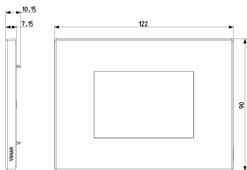

### Plate 3M metal brushed black

3-module cover plate, brushed metal, brushed black

3 - Active

1 NR

21613 - Frame 3M +screws

3D

- **Class group:** Domestic switching devices
- **Class:** Cover frame for domestic switching devices
- **Number of units:** 3
- **Mounting direction:** Horizontal and vertical
- **Number of units horizontal:** 3
- **Number of units vertical:** 1
- **Number of modules horizontal (module system):** 3
- **Number of modules vertical (module system):** 1
- **With mounting grid:** Yes
- **Suitable for subfloor installation duct box:** Yes
- **Suitable for wall duct:** Yes
- **Suitable for built-in installation:** Yes
- **Label space/information surface:** Yes
- **Material:** Metal
- **Material quality:** Other

- **Surface protection:** Lacquered
- **Surface finishing:** Matt
- **Colour:** Anthracite
- **RAL-number (similar):** 9017
- **Transparent:** No
- **With hinged lid:** No
- **Degree of protection (IP):** IP00
- **Type of fastening:** Clamp mounting
- **Width:** 122,00 mm
- **Height:** 90,00 mm
- **Depth:** 10,15 mm
- **Built-in width:** 122,00 mm
- **Built-in height:** 90,00 mm
- **Diameter bore hole (opening):** 0 mm

- 00. CE Marking - EU
- 01. IMQ - Italy ([download](#))

- 29. QCERT - Colombia
- 50. Product Environm. Profile

8007352609006  
1 NR  
12.7x9.3x1.6 [cm]  
180 [g]

8007352611122  
5 NR  
13.6x9.7x10 [cm]  
950 [g]