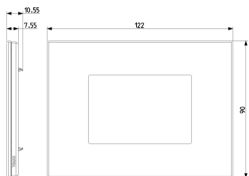

3D

- **Class group:** Domestic switching devices
- **Class:** Cover frame for domestic switching devices
- **Number of units:** 3
- **Mounting direction:** Horizontal and vertical
- **Number of units horizontal:** 3
- **Number of units vertical:** 1
- **Number of modules horizontal (module system):** 3
- **Number of modules vertical (module system):** 1
- **With mounting grid:** Yes
- **Suitable for subfloor installation duct box:** Yes
- **Suitable for wall duct:** Yes
- **Suitable for built-in installation:** Yes
- **Label space/information surface:** Yes
- **Material:** Glass
- **Material quality:** Glass

- **Surface protection:** Other
- **Surface finishing:** Glossy
- **Colour:** White
- **RAL-number (similar):** 9010
- **Transparent:** No
- **With hinged lid:** No
- **Degree of protection (IP):** IP00
- **Type of fastening:** Clamp mounting
- **Width:** 122,00 mm
- **Height:** 90,00 mm
- **Depth:** 10,55 mm
- **Built-in width:** 122,00 mm
- **Built-in height:** 90,00 mm
- **Diameter bore hole (opening):** 0 mm