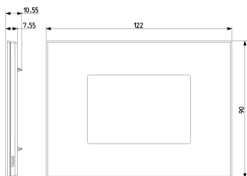

- **Class group:** Domestic switching devices
- **Class:** Cover frame for domestic switching devices
- **Number of units:** 3
- **Mounting direction:** Horizontal and vertical
- **Number of units horizontal:** 3
- **Number of units vertical:** 1
- **Number of modules horizontal (module system):** 3
- **Number of modules vertical (module system):** 1
- **With mounting grid:** Yes
- **Suitable for subfloor installation duct box:** Yes
- **Suitable for wall duct:** Yes
- **Suitable for built-in installation:** Yes
- **Label space/information surface:** Yes
- **Material:** Glass
- **Material quality:** Glass

- **Surface protection:** Other
- **Surface finishing:** Matt
- **Colour:** Black
- **RAL-number (similar):** 9017
- **Transparent:** No
- **With hinged lid:** No
- **Degree of protection (IP):** IP00
- **Type of fastening:** Clamp mounting
- **Width:** 122,00 mm
- **Height:** 90,00 mm
- **Depth:** 10,55 mm
- **Built-in width:** 122,00 mm
- **Built-in height:** 90,00 mm
- **Diameter bore hole (opening):** 0 mm