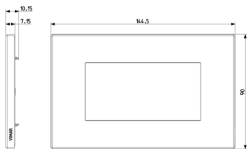

### Plate 4M metal brushed black

4-module cover plate, brushed metal, brushed black

3 - Active

1 NR

21614 - Frame 4M +screws

3D

- **Class group:** Domestic switching devices
- **Class:** Cover frame for domestic switching devices
- **Number of units:** 4
- **Mounting direction:** Horizontal and vertical
- **Number of units horizontal:** 4
- **Number of units vertical:** 1
- **Number of modules horizontal (module system):** 4
- **Number of modules vertical (module system):** 1
- **With mounting grid:** Yes
- **Suitable for subfloor installation duct box:** Yes
- **Suitable for wall duct:** Yes
- **Suitable for built-in installation:** Yes
- **Label space/information surface:** Yes
- **Material:** Metal
- **Material quality:** Other

- **Surface protection:** Lacquered
- **Surface finishing:** Matt
- **Colour:** Anthracite
- **RAL-number (similar):** 9017
- **Transparent:** No
- **With hinged lid:** No
- **Degree of protection (IP):** IP00
- **Type of fastening:** Clamp mounting
- **Width:** 144,50 mm
- **Height:** 90,00 mm
- **Depth:** 10,15 mm
- **Built-in width:** 144,50 mm
- **Built-in height:** 90,00 mm
- **Diameter bore hole (opening):** 0 mm