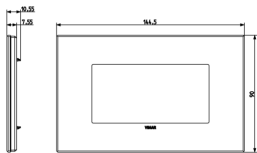

### Plate 4M glass milky white

4-module cover plate, crystal, milky white

3 - Active

1 NR

21614 - Frame 4M +screws

- **Class group:** Domestic switching devices
- **Class:** Cover frame for domestic switching devices
- **Number of units:** 4
- **Mounting direction:** Horizontal and vertical
- **Number of units horizontal:** 4
- **Number of units vertical:** 1
- **Number of modules horizontal (module system):** 4
- **Number of modules vertical (module system):** 1
- **With mounting grid:** Yes
- **Suitable for subfloor installation duct box:** Yes
- **Suitable for wall duct:** Yes
- **Suitable for built-in installation:** Yes
- **Label space/information surface:** Yes
- **Material:** Glass
- **Material quality:** Glass

- **Surface protection:** Other
- **Surface finishing:** Glossy
- **Colour:** White
- **RAL-number (similar):** 9010
- **Transparent:** No
- **With hinged lid:** No
- **Degree of protection (IP):** IP00
- **Type of fastening:** Clamp mounting
- **Width:** 144,50 mm
- **Height:** 90,00 mm
- **Depth:** 10,55 mm
- **Built-in width:** 144,50 mm
- **Built-in height:** 90,00 mm
- **Diameter bore hole (opening):** 0 mm