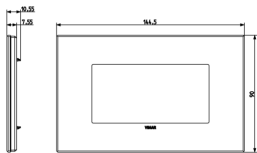

EIKON: Plate 4M glass Canvas white

22654.72

Wiring devices / Traditional wiring devices / EIKON / Cover plates

Plate 4M glass Canvas white

4-module cover plate, crystal, Canvas white

3 - Active

1 NR

21614 - Frame 4M +screws

- **Class group:** Domestic switching devices
- **Class:** Cover frame for domestic switching devices
- **Number of units:** 4
- **Mounting direction:** Horizontal and vertical
- **Number of units horizontal:** 4
- **Number of units vertical:** 1
- **Number of modules horizontal (module system):** 4
- **Number of modules vertical (module system):** 1
- **With mounting grid:** Yes
- **Suitable for subfloor installation duct box:** Yes
- **Suitable for wall duct:** Yes
- **Suitable for built-in installation:** Yes
- **Label space/information surface:** Yes
- **Material:** Glass
- **Material quality:** Glass

- **Surface protection:** Other
- **Surface finishing:** Glossy
- **Colour:** Beige
- **RAL-number (similar):** 9002
- **Transparent:** No
- **With hinged lid:** No
- **Degree of protection (IP):** IP00
- **Type of fastening:** Clamp mounting
- **Width:** 144,50 mm
- **Height:** 90,00 mm
- **Depth:** 10,55 mm
- **Built-in width:** 144,50 mm
- **Built-in height:** 90,00 mm
- **Diameter bore hole (opening):** 0 mm