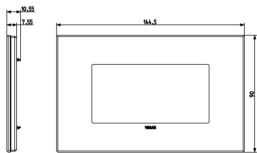

- **Class group:** Domestic switching devices
- **Class:** Cover frame for domestic switching devices
- **Number of units:** 4
- **Mounting direction:** Horizontal and vertical
- **Number of units horizontal:** 4
- **Number of units vertical:** 1
- **Number of modules horizontal (module system):** 4
- **Number of modules vertical (module system):** 1
- **With mounting grid:** Yes
- **Suitable for subfloor installation duct box:** Yes
- **Suitable for wall duct:** Yes
- **Suitable for built-in installation:** Yes
- **Label space/information surface:** Yes
- **Material:** Glass
- **Material quality:** Glass

- **Surface protection:** Other
- **Surface finishing:** Matt
- **Colour:** Black
- **RAL-number (similar):** 9017
- **Transparent:** No
- **With hinged lid:** No
- **Degree of protection (IP):** IP00
- **Type of fastening:** Clamp mounting
- **Width:** 144,50 mm
- **Height:** 90,00 mm
- **Depth:** 10,55 mm
- **Built-in width:** 144,50 mm
- **Built-in height:** 90,00 mm
- **Diameter bore hole (opening):** 0 mm