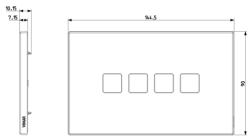

### Plate 4Mx4 Flat brushed dark bronze

4-module cover plate for four Flat controls, metal, brushed dark bronze

3 - Active

1 NR

3D

- **Class group:** Domestic switching devices
- **Class:** Cover frame for domestic switching devices
- **Number of units:** 4
- **Mounting direction:** Horizontal and vertical
- **Number of units horizontal:** 4
- **Number of units vertical:** 1
- **Number of modules horizontal (module system):** 4
- **Number of modules vertical (module system):** 1
- **With mounting grid:** Yes
- **Suitable for subfloor installation duct box:** Yes
- **Suitable for wall duct:** Yes
- **Suitable for built-in installation:** Yes
- **Label space/information surface:** Yes
- **Material:** Metal

- **Material quality:** Other
- **Surface protection:** Lacquered
- **Surface finishing:** Matt
- **Colour:** Bronze
- **RAL-number (similar):** 7013
- **Transparent:** No
- **With hinged lid:** Yes
- **Type of fastening:** Clamp mounting
- **Width:** 144,50 mm
- **Height:** 90,00 mm
- **Depth:** 7,15 mm
- **Built-in width:** 144,50 mm
- **Diameter bore hole (opening):** 0 mm