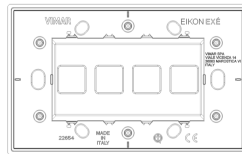

## EIKON: Plate 4Mx4 Flat brushed dark bronze

**22684.4.12**

Wiring devices / Traditional wiring devices / EIKON / Cover plates

### Plate 4Mx4 Flat brushed dark bronze

4-module cover plate for four Flat controls, metal, brushed dark bronze

3 - Active

1 NR

3D

- **Class group:** Domestic switching devices
- **Class:** Cover frame for domestic switching devices
- **Number of units:** 4
- **Mounting direction:** Horizontal and vertical
- **Number of units horizontal:** 4
- **Number of units vertical:** 1
- **Number of modules horizontal (module system):** 4
- **Number of modules vertical (module system):** 1
- **With mounting grid:** Yes
- **Suitable for subfloor installation duct box:** Yes
- **Suitable for wall duct:** Yes
- **Suitable for built-in installation:** Yes
- **Label space/information surface:** Yes
- **Material:** Metal

- **Material quality:** Other
- **Surface protection:** Lacquered
- **Surface finishing:** Matt
- **Colour:** Bronze
- **RAL-number (similar):** 7013
- **Transparent:** No
- **With hinged lid:** Yes
- **Type of fastening:** Clamp mounting
- **Width:** 144,50 mm
- **Height:** 90,00 mm
- **Depth:** 7,15 mm
- **Built-in width:** 144,50 mm
- **Diameter bore hole (opening):** 0 mm