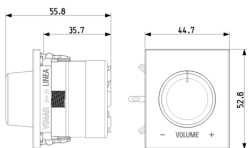

LINEA: Volume dimmer canvas

30439.C

Wiring devices / Traditional wiring devices / LINEA / Devices

Volume dimmer canvas

Volume control 8 Ohm 15 W for speaker, faston or solder terminals, canvas -
2 modules

3 - Active

10 NR

- [Light Multilanguage instructions sheet \(821 kb\)](#)
- [Full Multilanguage instructions sheet \(633 kb\)](#)

3D

- **Class group:** Domestic switching devices
- **Class:** Push button
- **Model:** Other
- **Method of operation:** Turn button
- **Number of contacts as normally closed contact:** 0
- **Number of contacts as normally open contact:** 0
- **Number of contacts as change-over contact:** 0
- **Number of revolving contacts:** 0
- **Contactless type:** No
- **Number of rockers:** 0
- **Number of modules (module system):** 200
- **Number of poles:** 0
- **With lighting:** No
- **With light source:** No
- **With signal lamp:** No
- **Feedback-signal contact:** No
- **Connection type:** Other
- **Mounting method:** Flush-mounted
- **Type of fastening:** Engage (snap)
- **Material:** Plastic

- **Material quality:** Thermoplastic
- **Halogen free:** Yes
- **Anti-bacterial treatment:** No
- **Surface protection:** Untreated
- **Surface finishing:** Matt
- **Colour:** Beige
- **RAL-number (similar):** 7032
- **Transparent:** No
- **Label space/information surface:** No
- **Imprint:** Other
- **Suitable for degree of protection (IP):** IP40
- **Impact strength:** Other
- **Device width:** 54,90 mm
- **Device height:** 52,80 mm
- **Device depth:** 55,80 mm
- **Compatible with Apple HomeKit:** No
- **Compatible with Google Assistant:** No
- **Compatible with Amazon Alexa:** No
- **IFTTT support available:** No

- 00. CE Marking - EU
- 10. EAC Eurasian Customs Union
- 37. Marking - Morocco

- 43. UKCA mark - Great Britain
- 99. WEEE Directive ([download](#))

8007352700918
1 NR
6x5.4x5.2 [cm]
65.5 [g]

8007352700925
10 NR
28.1x13.1x6 [cm]
733.3 [g]