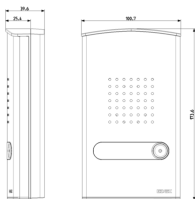

Audio: 1-family audio entrance panel

40141

ELVOX Door entry system / Video entry outdoor stations / Audio / Audio cover plates

1-family audio entrance panel

3 - Active

1 NR

40131 - Audio electronic unit
2F+

40142 - 2-family audio
entrance panel

- [Multilanguage instructions sheet \(2236 kb\)](#)

3D

- **Class group:** Communication technique
- **Class:** Mounting element for indoor station door communication
- **Material:** Aluminium
- **Colour:** Silver

- **Height:** 173,60 mm
- **Width:** 100,70 mm
- **Depth:** 39,60 mm

- 00. CE Marking - EU
- 32. FCC - USA
- 35. RCM - Australia
- 37. Marking - Morocco
- 43. UKCA mark - Great Britain
- 99. WEEE Directive ([download](#))

8007352667471
1 NR
22x12x8 [cm]
521 [g]

8007352679917
14 NR
47.5x27x29 [cm]
7,580 [g]

Vimar