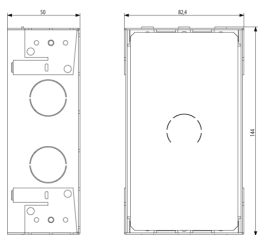

Shared A/V components: Tearproof flush-mount box 1M

40291

ELVOX Door entry system / Video entry outdoor stations / Shared A/V components / Flush mounting boxes

Tearproof flush-mount box 1M

Tearproof flush mounting box, stainless steel, 1 module. Dimensions: 82.4x144x50 mm

3 - Active

1 NR

41231 - Heavy frame+plate
1M

- [Multilanguage installer manual \(5769 kb\)](#)

3D

- **Class group:** Communication technique
- **Class:** Mounting element for indoor station door communication
- **Material:** Aluminium
- **Colour:** Other

- **Height:** 144,00 mm
- **Width:** 82,40 mm
- **Depth:** 50,00 mm

8 0 1 3 4 0 6 2 7 6 9 3 3

8013406276933
1 NR
8.2x14.4x5 [cm]
353.2 [g]

8 0 1 3 4 0 6 2 7 6 9 4 0

8013406276940
12 NR
27x21x17 [cm]
4,478 [g]