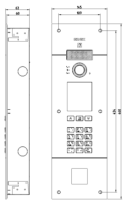

Video: Pixel Up A/V entrance panel IP4x4 black

40414.05

ELVOX Door entry system / IP video door entry system / Video / IP video outdoor stations

Pixel Up A/V entrance panel IP4x4 black

Colour audio video IP entrance panel with keypad, display and electronic contacts list, 40x40 mm hole for access control reader, complete with metal flush mounting box, black metal

3 - Active

1 NR

40441.05 - Pixel Up surface box black

3D

- **Class group:** Communication technique
- **Class:** Door station door communication
- **Installation technique:** Bus system
- **Mounting method:** Flush-mounted
- **Operation mode:** Push button
- **Modular construction:** No
- **With info sign:** Yes
- **With cover:** No
- **With digital door code:** Yes
- **With audio induction loop:** Yes
- **Vandal proof:** No
- **With camera:** Yes
- **Manual adjustable camera:** No
- **Opening angle camera:** 104
- **Material front:** Stainless steel

- **Front plate height:** 460,00 mm
- **Front plate width:** 145,00 mm
- **Colour:** Other
- **Height:** 460,00 mm
- **Width:** 145,00 mm
- **Depth:** 63,00 mm
- **Built-in height:** 437,00 mm
- **Built-in width:** 124,00 mm
- **Built-in depth:** 60,00 mm
- **Degree of protection (IP):** IP54
- **Impact strength:** IK08
- **Compatible with Apple HomeKit:** No
- **Compatible with Google Assistant:** No
- **Compatible with Amazon Alexa:** No
- **IFTTT support available:** No

- 00. CE Marking - EU
- 37. Marking - Morocco

- 43. UKCA mark - Great Britain
- 99. WEEE Directive ([download](#))

8007352705661
 1 NR
 15.5x46.5x8.5 [cm]
 2,153 [g]