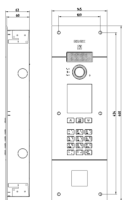

Video: Pixel Up A/V entrance panel IP 4x4 champ

40414.06

ELVOX Door entry system / IP video door entry system / Video / IP video outdoor stations

Pixel Up A/V entrance panel IP 4x4 champ

Colour audio video IP entrance panel with keypad, display and electronic contacts list, 40x40 mm hole for access control reader, complete with metal flush mounting box, champagne

3 - Active

1 NR

40441.06 - Pixel Up surface box champagne

3D

- **Class group:** Communication technique
- **Class:** Door station door communication
- **Installation technique:** Bus system
- **Mounting method:** Flush-mounted
- **Operation mode:** Push button
- **Modular construction:** No
- **With info sign:** Yes
- **With cover:** No
- **With digital door code:** Yes
- **With audio induction loop:** Yes
- **Vandal proof:** No
- **With camera:** Yes
- **Manual adjustable camera:** No
- **Opening angle camera:** 104
- **Material front:** Stainless steel

- **Front plate height:** 460,00 mm
- **Front plate width:** 145,00 mm
- **Colour:** Other
- **Height:** 460,00 mm
- **Width:** 145,00 mm
- **Depth:** 63,00 mm
- **Built-in height:** 437,00 mm
- **Built-in width:** 124,00 mm
- **Built-in depth:** 60,00 mm
- **Degree of protection (IP):** IP54
- **Impact strength:** IK08
- **Compatible with Apple HomeKit:** No
- **Compatible with Google Assistant:** No
- **Compatible with Amazon Alexa:** No
- **IFTTT support available:** No

- 00. CE Marking - EU
- 37. Marking - Morocco
- 43. UKCA mark - Great Britain

- 46. UK PSTI compliance ([download](#))
- 99. WEEE Directive ([download](#))

8007352705678
 1 NR
 15.5x46.5x8.5 [cm]
 2,150 [g]