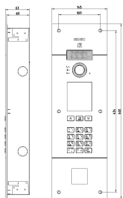

Video: Pixel Up A/V entrance panel IP4x4 copper

40414.07

ELVOX Door entry system / IP video door entry system / Video / IP video outdoor stations

Pixel Up A/V entrance panel IP4x4 copper

Colour audio video IP entrance panel with keypad, display and electronic contacts list, 40x40 mm hole for access control reader, complete with metal flush mounting box, copper

3 - Active

1 NR

40441.07 - Pixel Up surface box copper

3D

- **Class group:** Communication technique
- **Class:** Door station door communication
- **Installation technique:** Bus system
- **Mounting method:** Flush-mounted
- **Operation mode:** Push button
- **Modular construction:** No
- **With info sign:** Yes
- **With cover:** No
- **With digital door code:** Yes
- **With audio induction loop:** Yes
- **Vandal proof:** No
- **With camera:** Yes
- **Manual adjustable camera:** No
- **Opening angle camera:** 104
- **Material front:** Stainless steel

- **Front plate height:** 460,00 mm
- **Front plate width:** 145,00 mm
- **Colour:** Other
- **Height:** 460,00 mm
- **Width:** 145,00 mm
- **Depth:** 63,00 mm
- **Built-in height:** 437,00 mm
- **Built-in width:** 124,00 mm
- **Built-in depth:** 60,00 mm
- **Degree of protection (IP):** IP54
- **Impact strength:** IK08
- **Compatible with Apple HomeKit:** No
- **Compatible with Google Assistant:** No
- **Compatible with Amazon Alexa:** No
- **IFTTT support available:** No

- 00. CE Marking - EU
- 37. Marking - Morocco

- 43. UKCA mark - Great Britain
- 99. WEEE Directive ([download](#))

8007352705685
 1 NR
 15.5x46.5x8.5 [cm]
 2,150 [g]