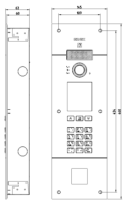

Video: Pixel Up A/V entrance panel IP 4x4 black

40414.08

ELVOX Door entry system / IP video door entry system / Video / IP video outdoor stations

Pixel Up A/V entrance panel IP 4x4 black

Colour audio video IP entrance panel with keypad, display and electronic contacts list, 40x40 mm hole for access control reader, complete with metal flush mounting box, black painted

3 - Active

1 NR

40441.08 - Pixel Up surface box black

3D

- **Class group:** Communication technique
- **Class:** Door station door communication
- **Installation technique:** Bus system
- **Mounting method:** Flush-mounted
- **Operation mode:** Push button
- **Modular construction:** No
- **With info sign:** Yes
- **With cover:** No
- **With digital door code:** Yes
- **With audio induction loop:** Yes
- **Vandal proof:** No
- **With camera:** Yes
- **Manual adjustable camera:** No
- **Opening angle camera:** 104
- **Material front:** Stainless steel

- **Front plate height:** 460,00 mm
- **Front plate width:** 145,00 mm
- **Colour:** Black
- **Height:** 460,00 mm
- **Width:** 145,00 mm
- **Depth:** 63,00 mm
- **Built-in height:** 437,00 mm
- **Built-in width:** 124,00 mm
- **Built-in depth:** 60,00 mm
- **Degree of protection (IP):** IP54
- **Impact strength:** IK08
- **Compatible with Apple HomeKit:** No
- **Compatible with Google Assistant:** No
- **Compatible with Amazon Alexa:** No
- **IFTTT support available:** No

- 00. CE Marking - EU
- 37. Marking - Morocco
- 43. UKCA mark - Great Britain

- 46. UK PSTI compliance ([download](#))
- 99. WEEE Directive ([download](#))

8007352705692
 1 NR
 15.5x46.5x8.5 [cm]
 2,150 [g]