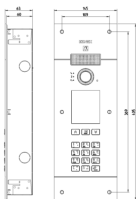

### Pixel Up entrance panel IP black metal

Colour audio video IP entrance panel with keypad, display and electronic contacts list(>,>) complete with metal flush mounting box, black metal

3 - Active

1 NR

40440.05 - Pixel Up surface box black

3D

- **Class group:** Communication technique
- **Class:** Door station door communication
- **Installation technique:** Bus system
- **Mounting method:** Flush-mounted
- **Operation mode:** Push button
- **Modular construction:** No
- **With info sign:** Yes
- **With cover:** No
- **With digital door code:** Yes
- **With audio induction loop:** Yes
- **Vandal proof:** No
- **With camera:** Yes
- **Manual adjustable camera:** No
- **Opening angle camera:** 104
- **Material front:** Stainless steel

- **Front plate height:** 405,00 mm
- **Front plate width:** 145,00 mm
- **Colour:** Other
- **Height:** 405,00 mm
- **Width:** 145,00 mm
- **Depth:** 63,00 mm
- **Built-in height:** 382,00 mm
- **Built-in width:** 124,00 mm
- **Built-in depth:** 60,00 mm
- **Degree of protection (IP):** IP54
- **Impact strength:** IK08
- **Compatible with Apple HomeKit:** No
- **Compatible with Google Assistant:** No
- **Compatible with Amazon Alexa:** No
- **IFTTT support available:** No