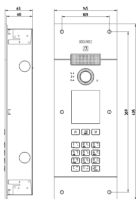

### Pixel Up A/V entrance panel IP copper

Colour audio video IP entrance panel with keypad, display and electronic contacts list, complete with metal flush mounting box, copper

3 - Active

1 NR

40440.07 - Pixel Up surface box copper

3D

- **Class group:** Communication technique
- **Class:** Door station door communication
- **Installation technique:** Bus system
- **Mounting method:** Flush-mounted
- **Operation mode:** Push button
- **Modular construction:** No
- **With info sign:** Yes
- **With cover:** No
- **With digital door code:** Yes
- **With audio induction loop:** Yes
- **Vandal proof:** No
- **With camera:** Yes
- **Manual adjustable camera:** No
- **Opening angle camera:** 104
- **Material front:** Stainless steel

- **Front plate height:** 405,00 mm
- **Front plate width:** 145,00 mm
- **Colour:** Other
- **Height:** 405,00 mm
- **Width:** 145,00 mm
- **Depth:** 63,00 mm
- **Built-in height:** 382,00 mm
- **Built-in width:** 124,00 mm
- **Built-in depth:** 60,00 mm
- **Degree of protection (IP):** IP54
- **Impact strength:** IK08
- **Compatible with Apple HomeKit:** No
- **Compatible with Google Assistant:** No
- **Compatible with Amazon Alexa:** No
- **IFTTT support available:** No