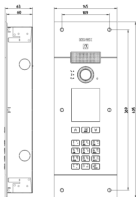

IP Pixel Up entrance panel stain.steel

Colour audio video IP entrance panel with keypad, display and electronic contacts list, complete with metal flush mounting box, stainless steel

3 - Active

1 NR

- [Multilanguage installer manual (7619 kb)](#)
- [Multilanguage User Manual (9395 kb)](#)