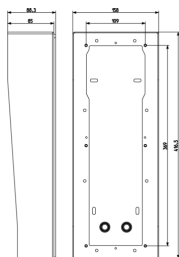

Shared A/V components: Pixel Up surface box black

40440.05

ELVOX Door entry system / Video entry outdoor stations / Shared A/V components / Surface mounting boxes

Pixel Up surface box black

Surface mounting box with built-in rainproof cover for Pixel Up, black metal

3 - Active

1 NR

3D

- **Class group:** Communication technique
- **Class:** Mounting element for indoor station door communication
- **Material:** Stainless steel
- **Colour:** Other

- **With connection block:** No
- **Height:** 416,50 mm
- **Width:** 158,00 mm
- **Depth:** 88,30 mm

8007352705746
1 NR
18x43.5x9.5 [cm]
3,154 [g]

Vimar