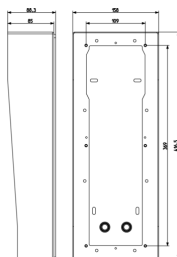

Shared A/V components: Pixel Up surface box champagne

40440.06

ELVOX Door entry system / Video entry outdoor stations / Shared A/V components / Surface mounting boxes

Pixel Up surface box champagne

Surface mounting box with built-in rainproof cover for Pixel Up, champagne

3 - Active

1 NR

3D

- **Class group:** Communication technique
- **Class:** Mounting element for indoor station door communication
- **Material:** Stainless steel
- **Colour:** Other

- **With connection block:** No
- **Height:** 416,50 mm
- **Width:** 158,00 mm
- **Depth:** 88,30 mm

8007352705753
1 NR
18x43.5x9.5 [cm]
2,150 [g]

Vimar