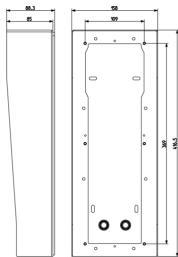

Shared A/V components: Pixel Up surface box copper

40440.07

ELVOX Door entry system / Video entry outdoor stations / Shared A/V components / Surface mounting boxes

Pixel Up surface box copper

Surface mounting box with built-in rainproof cover for Pixel Up, copper

3 - Active

1 NR

3D

- **Class group:** Communication technique
- **Class:** Mounting element for indoor station door communication
- **Material:** Stainless steel
- **Colour:** Other

- **With connection block:** No
- **Height:** 416,50 mm
- **Width:** 158,00 mm
- **Depth:** 88,30 mm

8007352705760
1 NR
18x43.5x9.5 [cm]
2,150 [g]

Vimar