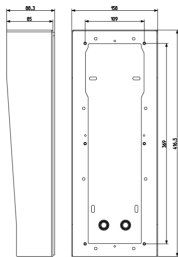

Shared A/V components: Surface box f/Pixel Up

40440

ELVOX Door entry system / Video entry outdoor stations / Shared A/V components / Surface mounting boxes

Surface box f/Pixel Up

Surface mounting box with rain-proof frame for Pixel Up entrance panel

3 - Active

1 NR

3D

- **Class group:** Communication technique
- **Class:** Mounting element for indoor station door communication
- **Material:** Stainless steel
- **Colour:** Grey

- **With connection block:** No
- **Height:** 416,50 mm
- **Width:** 158,00 mm
- **Depth:** 88,30 mm