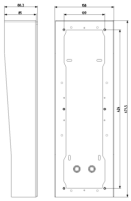

Shared A/V components: Pixel Up surface box black

40441.05

ELVOX Door entry system / Video entry outdoor stations / Shared A/V components / Surface mounting boxes

Pixel Up surface box black

Surface mounting box with built-in rainproof cover for Pixel Up with control access reader, black metal

3 - Active

1 NR

3D

- **Class group:** Communication technique
- **Class:** Mounting element for indoor station door communication
- **Material:** Stainless steel
- **Colour:** Other

- **With connection block:** No
- **Height:** 471,50 mm
- **Width:** 158,00 mm
- **Depth:** 88,30 mm

- 00. CE Marking - EU

8007352705784
1 NR
17x48x9.5 [cm]
2,150 [g]

Vimar