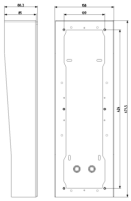

Shared A/V components: Pixel Up surface box champagne

40441.06

ELVOX Door entry system / Video entry outdoor stations / Shared A/V components / Surface mounting boxes

Pixel Up surface box champagne

Surface mounting box with built-in rainproof cover for Pixel Up with control access reader, champagne

3 - Active

1 NR

3D

- **Class group:** Communication technique
- **Class:** Mounting element for indoor station door communication
- **Material:** Stainless steel
- **Colour:** Other

- **With connection block:** No
- **Height:** 471,50 mm
- **Width:** 158,00 mm
- **Depth:** 88,30 mm

- 00. CE Marking - EU

8007352705791
1 NR
17x48x9.5 [cm]
2,150 [g]

Vimar