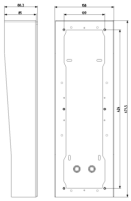

### 40441.07

ELVOX Door entry system / Video entry outdoor stations / Shared A/V components / Surface mounting boxes

### Pixel Up surface box copper

Surface mounting box with built-in rainproof cover for Pixel Up with control access reader, copper

3 - Active

1 NR

3D

- **Class group:** Communication technique
- **Class:** Mounting element for indoor station door communication
- **Material:** Stainless steel
- **Colour:** Other

- **With connection block:** No
- **Height:** 471,50 mm
- **Width:** 158,00 mm
- **Depth:** 88,30 mm

- 00. CE Marking - EU

8007352705807

1 NR

17x48x9.5 [cm]

2,150 [g]

Vimar