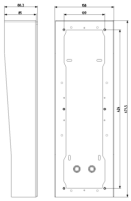

Shared A/V components: Pixel Up surface box black

40441.08

ELVOX Door entry system / Video entry outdoor stations / Shared A/V components / Surface mounting boxes

Pixel Up surface box black

Surface mounting box with built-in rainproof cover for Pixel Up with control access reader, black painted

3 - Active

1 NR

3D

- **Class group:** Communication technique
- **Class:** Mounting element for indoor station door communication
- **Material:** Stainless steel
- **Colour:** Black

- **With connection block:** No
- **Height:** 471,50 mm
- **Width:** 158,00 mm
- **Depth:** 88,30 mm

- 00. CE Marking - EU

8007352705814

1 NR

17x48x9.5 [cm]

2,150 [g]

Vimar