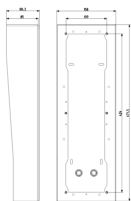

Shared A/V components: Surface box f/Pixel Up with reader

40441

ELVOX Door entry system / Video entry outdoor stations / Shared A/V components / Surface mounting boxes

Surface box f/Pixel Up with reader

Surface mounting box with rain-proof frame for Pixel Up entrance panel with reader

3 - Active

1 NR

3D

- **Class group:** Communication technique
- **Class:** Mounting element for indoor station door communication
- **Material:** Stainless steel
- **Colour:** Grey

- **With connection block:** No
- **Height:** 471,50 mm
- **Width:** 158,00 mm
- **Depth:** 88,30 mm

- 00. CE Marking - EU

8013406308443

1 NR

17x48x9.5 [cm]

2,828.5 [g]

Vimar