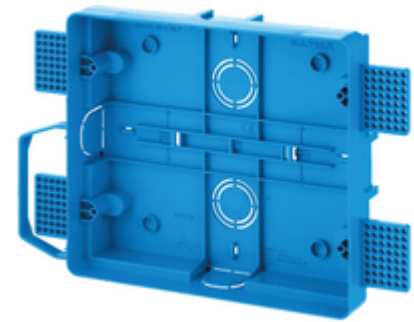

Video: Box for Tab7 Up video entryphone

40591

ELVOX Door entry system / 2F/2F+ video door entry system / Video / Video indoor stations access.

Box for Tab7 Up video entryphone

Flush mounting box for Tab 7S Up series video entryphones (GW 850 °C) for hollow walls and masonry, blue

3 - Active

1 NR

3D

- **Class group:** Communication technique
- **Class:** Additional device for door communication
- **Installation technique:** Other

- **Material:** Plastic
- **Mounting method:** Flush-mounted