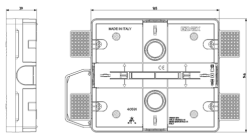

Video: Box for Tab7 Up video entryphone

40591

ELVOX Door entry system / 2F/2F+ video door entry system / Video / Video indoor stations access.

Box for Tab7 Up video entryphone

Flush mounting box for Tab 7S Up series video entryphones (GW 850 °C) for hollow walls and masonry, blue

3 - Active

1 NR

3D

- **Class group:** Communication technique
- **Class:** Additional device for door communication
- **Installation technique:** Other

- **Material:** Plastic
- **Mounting method:** Flush-mounted

8 007352665293

8007352665293
1 NR
16.5x14.6x3.9 [cm]
282.2 [g]

8 007352665309

8007352665309
10 NR
43.5x22x16 [cm]
2,822 [g]

Vimar