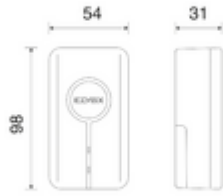

- **Class group:** Communication technique
- **Class:** Accessories/spare parts for door communication
- **Suitable for:** Indoor station

- **Mounting method:** Surface mounted
- **Material:** Plastic
- **Colour:** White

00. CE Marking - EU ([download](#))
35. RCM - Australia
37. Marking - Morocco

43. UKCA mark - Great Britain
99. WEEE Directive ([download](#))