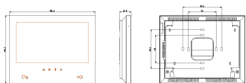

### TS monitor 7in Wi-Fi IP/2-wired

Wall-mounted IPo2W hands-free video entryphone monitor, integrated Wi-Fi for call forwarding to smartphone with dedicated app, 7" touch-screen LCD colour display, capacitive keyboard for video door entry functions and intercom calls, capacitive hotkeys to answer/end communication and electrical lock, video voicemail, complete with bracket for fixing in round or rectangular mounting box, IPo2W power supply, white

3 - Active

1 NR

- [Multilanguage User Manual \(3213 kb\)](#)

3D

- **Class group:** Communication technique
- **Class:** Monitor door communication
- **Picture system:** Other
- **Property picture system:** Colour
- **Screen diagonal:** 178 mm
- **Screen diagonal (inch):** 7
- **Type of interface:** TCP/IP