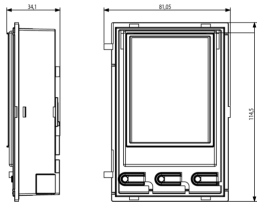

Shared A/V components: 3,5in display

41018

ELVOX Door entry system / Video entry outdoor stations / Shared A/V components / Modules

3,5in display

Electronic unit with 3.5" display for audio or audio-video modules, 3 buttons for calls from contacts list backlit with white LEDs, 1 input configurable as external button for CA door opener or PA door open, to be completed with front display module

3D

- **Class group:** Communication technique
- **Class:** Functional module for door communication
- **Model:** Call display
- **Installation technique:** Other
- **Height:** 114,50 mm
- **Depth:** 34,10 mm

- 43. UKCA mark - Great Britain
- 92. RoHS UAE
- 99. WEEE Directive ([download](#))

8 0 1 3 4 0 6 2 7 2 1 1 9

8013406272119
1 NR
18.5x12.5x5.5 [cm]
250 [g]

8 0 1 3 4 0 6 2 7 4 3 4 2

8013406274342
20 NR
38.5x29.5x25 [cm]
5,400 [g]