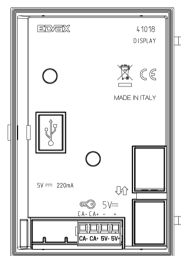

Shared A/V components: 3,5in display

41018

ELVOX Door entry system / Video entry outdoor stations / Shared A/V components / Modules

3,5in display

Electronic unit with 3.5" display for audio or audio-video modules, 3 buttons for calls from contacts list backlit with white LEDs, 1 input configurable as external button for CA door opener or PA door open, to be completed with front display module

3D

- **Class group:** Communication technique
- **Class:** Functional module for door communication
- **Model:** Call display
- **Installation technique:** Other
- **Height:** 114,50 mm
- **Depth:** 34,10 mm

- 43. UKCA mark - Great Britain
- 92. RoHS UAE
- 99. WEEE Directive ([download](#))

8 0 1 3 4 0 6 2 7 2 1 1 9

8013406272119
1 NR
18.5x12.5x5.5 [cm]
250 [g]

8 0 1 3 4 0 6 2 7 4 3 4 2

8013406274342
20 NR
38.5x29.5x25 [cm]
5,400 [g]