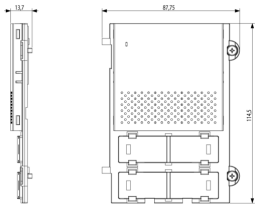

Audio: Pixel std audio front module slate grey

41100.02

ELVOX Door entry system / Video entry outdoor stations / Audio / Front covers

Pixel std audio front module slate grey

Standard audio front cover for Due Fili Plus audio electronic unit 41000, metal slate

3 - Active

1 NR

• [Multilanguage instructions sheet \(5969 kb\)](#)

- [Pixel video door entry panel](#)
- [Retrofit with existing back boxes](#)
- [After Installation](#)
- [Interacting with the TAB Free](#)
- [Installation and configuration](#)

3D

- **Class group:** Communication technique
- **Class:** Mounting element for indoor station door communication
- **Material:** Aluminium

- **Colour:** Grey
- **Height:** 114,50 mm
- **Depth:** 13,70 mm

• 00. CE Marking - EU

• 43. UKCA mark - Great Britain

8013406271341
1 NR
12x9.1x1.9 [cm]
52.2 [g]

8013406274397
5 NR
13.3x10.2x10 [cm]
310.6 [g]

Vimar