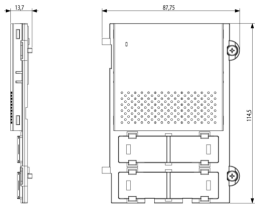

Audio: Pixel std audio front module white

41100.03

ELVOX Door entry system / Video entry outdoor stations / Audio / Front covers

Pixel std audio front module white

Standard audio front module for Due Fili Plus audio electronic unit 41000, white

3 - Active

1 NR

- [Multilanguage instructions sheet \(5969 kb\)](#)

- [Pixel video door entry panel](#)
- [Retrofit with existing back boxes](#)
- [After Installation](#)
- [Interacting with the TAB Free](#)
- [Installation and configuration](#)

3D

- **Class group:** Communication technique
- **Class:** Mounting element for indoor station door communication
- **Material:** Aluminium

- **Colour:** White
- **Height:** 114,50 mm
- **Depth:** 13,70 mm

• 00. CE Marking - EU

• 43. UKCA mark - Great Britain

8013406271358
1 NR
12x9.1x1.9 [cm]
52.6 [g]

8013406274403
5 NR
13.3x10.2x10 [cm]
309.8 [g]

Vimar