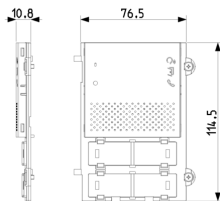

3D

- **Class group:** Communication technique
- **Class:** Mounting element for indoor station door communication

- **Material:** Aluminium
- **Colour:** White

• 00. CE Marking - EU

• 43. UKCA mark - Great Britain