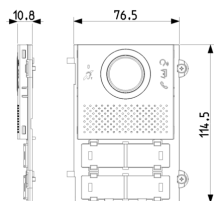

Video: Pixel A/V Teleloop front module grey

41105.01

ELVOX Door entry system / Video entry outdoor stations / Video / Front covers

Pixel A/V Teleloop front module grey

Pixel audio/video front module for Due Fili Plus audio/video electronic unit 41005, for hearing aid function and teleloop symbol, grey

3 - Active

1 NR

3D

- **Class group:** Communication technique
- **Class:** Mounting element for indoor station door communication
- **Material:** Aluminium

- **Colour:** Grey
- **Depth:** 10,80 mm

• 00. CE Marking - EU

• 43. UKCA mark - Great Britain

8 0 1 3 4 0 6 3 0 6 0 7 4

8013406306074
1 NR
12x9.1x1.9 [cm]
51.6 [g]

8 0 1 3 4 0 6 3 0 6 0 8 1

8013406306081
5 NR
13.3x10.2x10 [cm]
308.4 [g]

Vimar