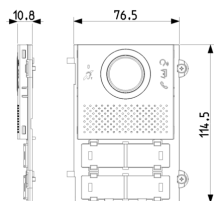

3D

- **Class group:** Communication technique
- **Class:** Mounting element for indoor station door communication
- **Material:** Aluminium

- **Colour:** Grey
- **Depth:** 10,80 mm

• 00. CE Marking - EU

• 43. UKCA mark - Great Britain