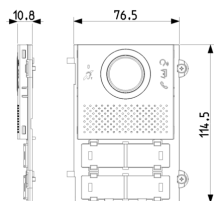

Video: Pixel A/V front module teleloop white

41105.03

ELVOX Door entry system / Video entry outdoor stations / Video / Front covers

Pixel A/V front module teleloop white

Pixel audio/video front module for Due Fili Plus audio/video electronic unit 41005, for hearing aid function and teleloop symbol, slate white

3 - Active

1 NR

3D

- **Class group:** Communication technique
- **Class:** Mounting element for indoor station door communication
- **Material:** Aluminium

- **Colour:** White
- **Depth:** 10,80 mm

• 00. CE Marking - EU

• 43. UKCA mark - Great Britain

8 0 1 3 4 0 6 3 0 6 0 9 8

8013406306098
1 NR
12x9.1x1.9 [cm]
52.7 [g]

8 0 1 3 4 0 6 3 0 6 1 0 4

8013406306104
5 NR
13.3x10.2x10 [cm]
315.4 [g]

Vimar