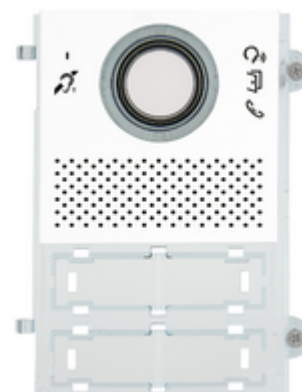

Video: Pixel A/V front module teleloop white

41105.03

ELVOX Door entry system / Video entry outdoor stations / Video / Front covers

Pixel A/V front module teleloop white

Pixel audio/video front module for Due Fili Plus audio/video electronic unit 41005, for hearing aid function and teleloop symbol, slate white

3 - Active

1 NR

3D

- **Class group:** Communication technique
- **Class:** Mounting element for indoor station door communication
- **Material:** Aluminium

- **Colour:** White
- **Depth:** 10,80 mm

• 00. CE Marking - EU