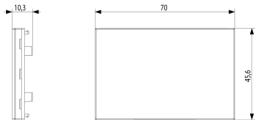

#### Pixel double axial button

Double axial button

3 - Active

1 NR

, ,

- [Multilanguage instructions sheet \(5969 kb\)](#)
- [Label printer module for entrance panels \(2191 kb\)](#)
  
- [Pixel video door entry panel](#)
- [Retrofit with existing back boxes](#)
- [After Installation](#)
- [Interacting with the TAB Free](#)
- [Installation and configuration](#)

3D

- **Class group:** Communication technique
- **Class:** Mounting element for indoor station door communication
- **Material:** Other

- **Colour:** White
- **Height:** 45,60 mm
- **Depth:** 10,30 mm

• 00. CE Marking - EU

• 43. UKCA mark - Great Britain

8013406271488  
1 NR  
7x4.6x1.3 [cm]  
14 [g]

8013406271495  
10 NR  
12.8x8.5x4.5 [cm]  
167 [g]

8013406271976  
120 NR  
28x26.5x11.5 [cm]  
2,209 [g]

Vimar