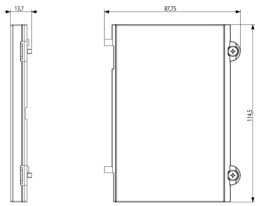

Shared A/V components: Pixel name-plate front panel

41115

ELVOX Door entry system / Video entry outdoor stations / Shared A/V components / Front covers

Pixel name-plate front panel

Name panel front cover for electronic unit 41015

3D

- **Class group:** Communication technique
- **Class:** Mounting element for indoor station door communication
- **Material:** Plastic

- **Colour:** White
- **Height:** 114,50 mm
- **Depth:** 13,70 mm

• 00. CE Marking - EU

• 43. UKCA mark - Great Britain

8013406271624
1 NR
12x9.1x1.9 [cm]
55.1 [g]

8013406271631
5 NR
13.3x10.2x10 [cm]
324.4 [g]

Vimar