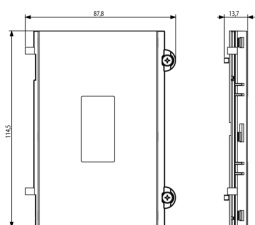

Shared A/V components: Pixel fingerprint front module slategrey

41116.02

ELVOX Door entry system / Video entry outdoor stations / Shared A/V components / Front covers

Pixel fingerprint front module slategrey

Digital fingerprint front module for electronic unit 41016, slate grey

3 - Active

1 NR

- [Multilanguage instructions sheet \(5969 kb\)](#)

3D

- **Class group:** Communication technique
- **Class:** Mounting element for indoor station door communication
- **Material:** Aluminium

- **Colour:** Grey
- **Height:** 114,50 mm
- **Depth:** 13,70 mm

• 00. CE Marking - EU

• 43. UKCA mark - Great Britain

8013406274526
1 NR
12x9.1x1.9 [cm]
50.6 [g]

8013406282934
5 NR
13.3x10.2x10 [cm]
301.2 [g]