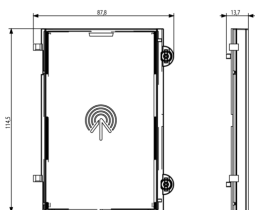

### Pixel transponder reader module

Transponder reader front module for Pixel Due Fili Plus 41017 electronic unit, supplied with interchangeable labels in grey, slate grey and white colours

3 - Active

1 NR

- [Multilanguage instructions sheet \(5969 kb\)](#)

3D

- **Class group:** Communication technique
- **Class:** Mounting element for indoor station door communication
- **Material:** Plastic

- **Colour:** Other
- **Height:** 114,50 mm
- **Depth:** 13,70 mm

• 00. CE Marking - EU

• 43. UKCA mark - Great Britain

8013406274540  
1 NR  
12x9.1x1.9 [cm]  
58 [g]

8013406282910  
5 NR  
13.3x10.2x10 [cm]  
339 [g]

Vimar