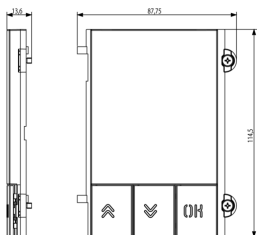

Shared A/V components: Pixel display front module grey

41118.01

ELVOX Door entry system / Video entry outdoor stations / Shared A/V components / Front covers

Pixel display front module grey

Display front module for Due Fili Plus electronic unit 41018, grey

3 - Active

1 NR

• [Multilanguage instructions sheet \(5969 kb\)](#)

- [Pixel video door entry panel](#)
- [Retrofit with existing back boxes](#)
- [After Installation](#)
- [Interacting with the TAB Free](#)
- [Installation and configuration](#)

3D

- **Class group:** Communication technique
- **Class:** Mounting element for indoor station door communication
- **Material:** Aluminium

- **Colour:** Grey
- **Height:** 114,50 mm
- **Depth:** 13,60 mm

• 00. CE Marking - EU

• 43. UKCA mark - Great Britain

8013406271648
1 NR
12x9.1x1.9 [cm]
56.2 [g]

8013406271655
5 NR
13.3x10.2x10 [cm]
329.4 [g]

Vimar